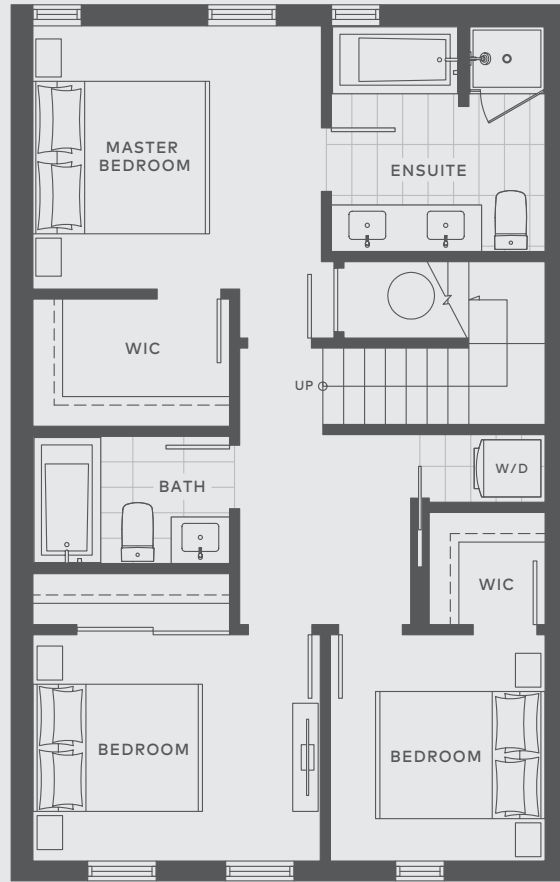

3 Bedroom + Den
2.5 Bathroom

TOTAL 1338 SQFT

TOTAL
1338 SQFT

3 BEDROOM + DEN
2.5 BATHROOM

LOWER FLOOR

MAIN FLOOR

UPPER FLOOR

PARCEL 2 UPPER