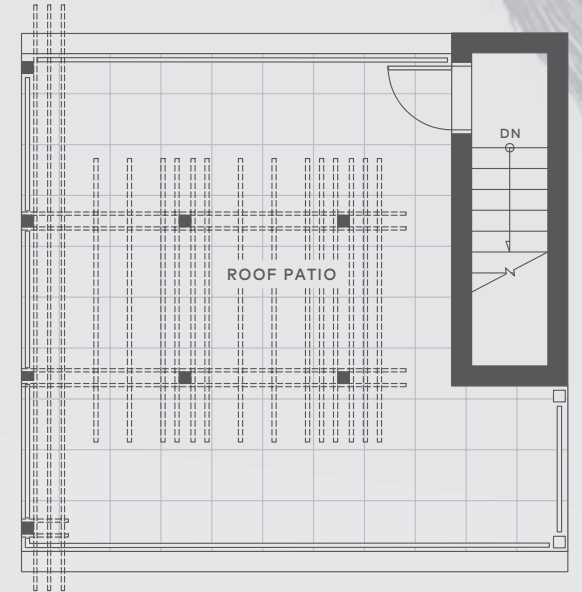

3 Bedroom + Den
2.5 Bathroom

TOTAL 1338 SQFT

TOTAL
1338 SQFT

3 BEDROOM + DEN
2.5 BATHROOM

LOWER FLOOR

MAIN FLOOR

UPPER FLOOR

PARCEL 2 UPPER